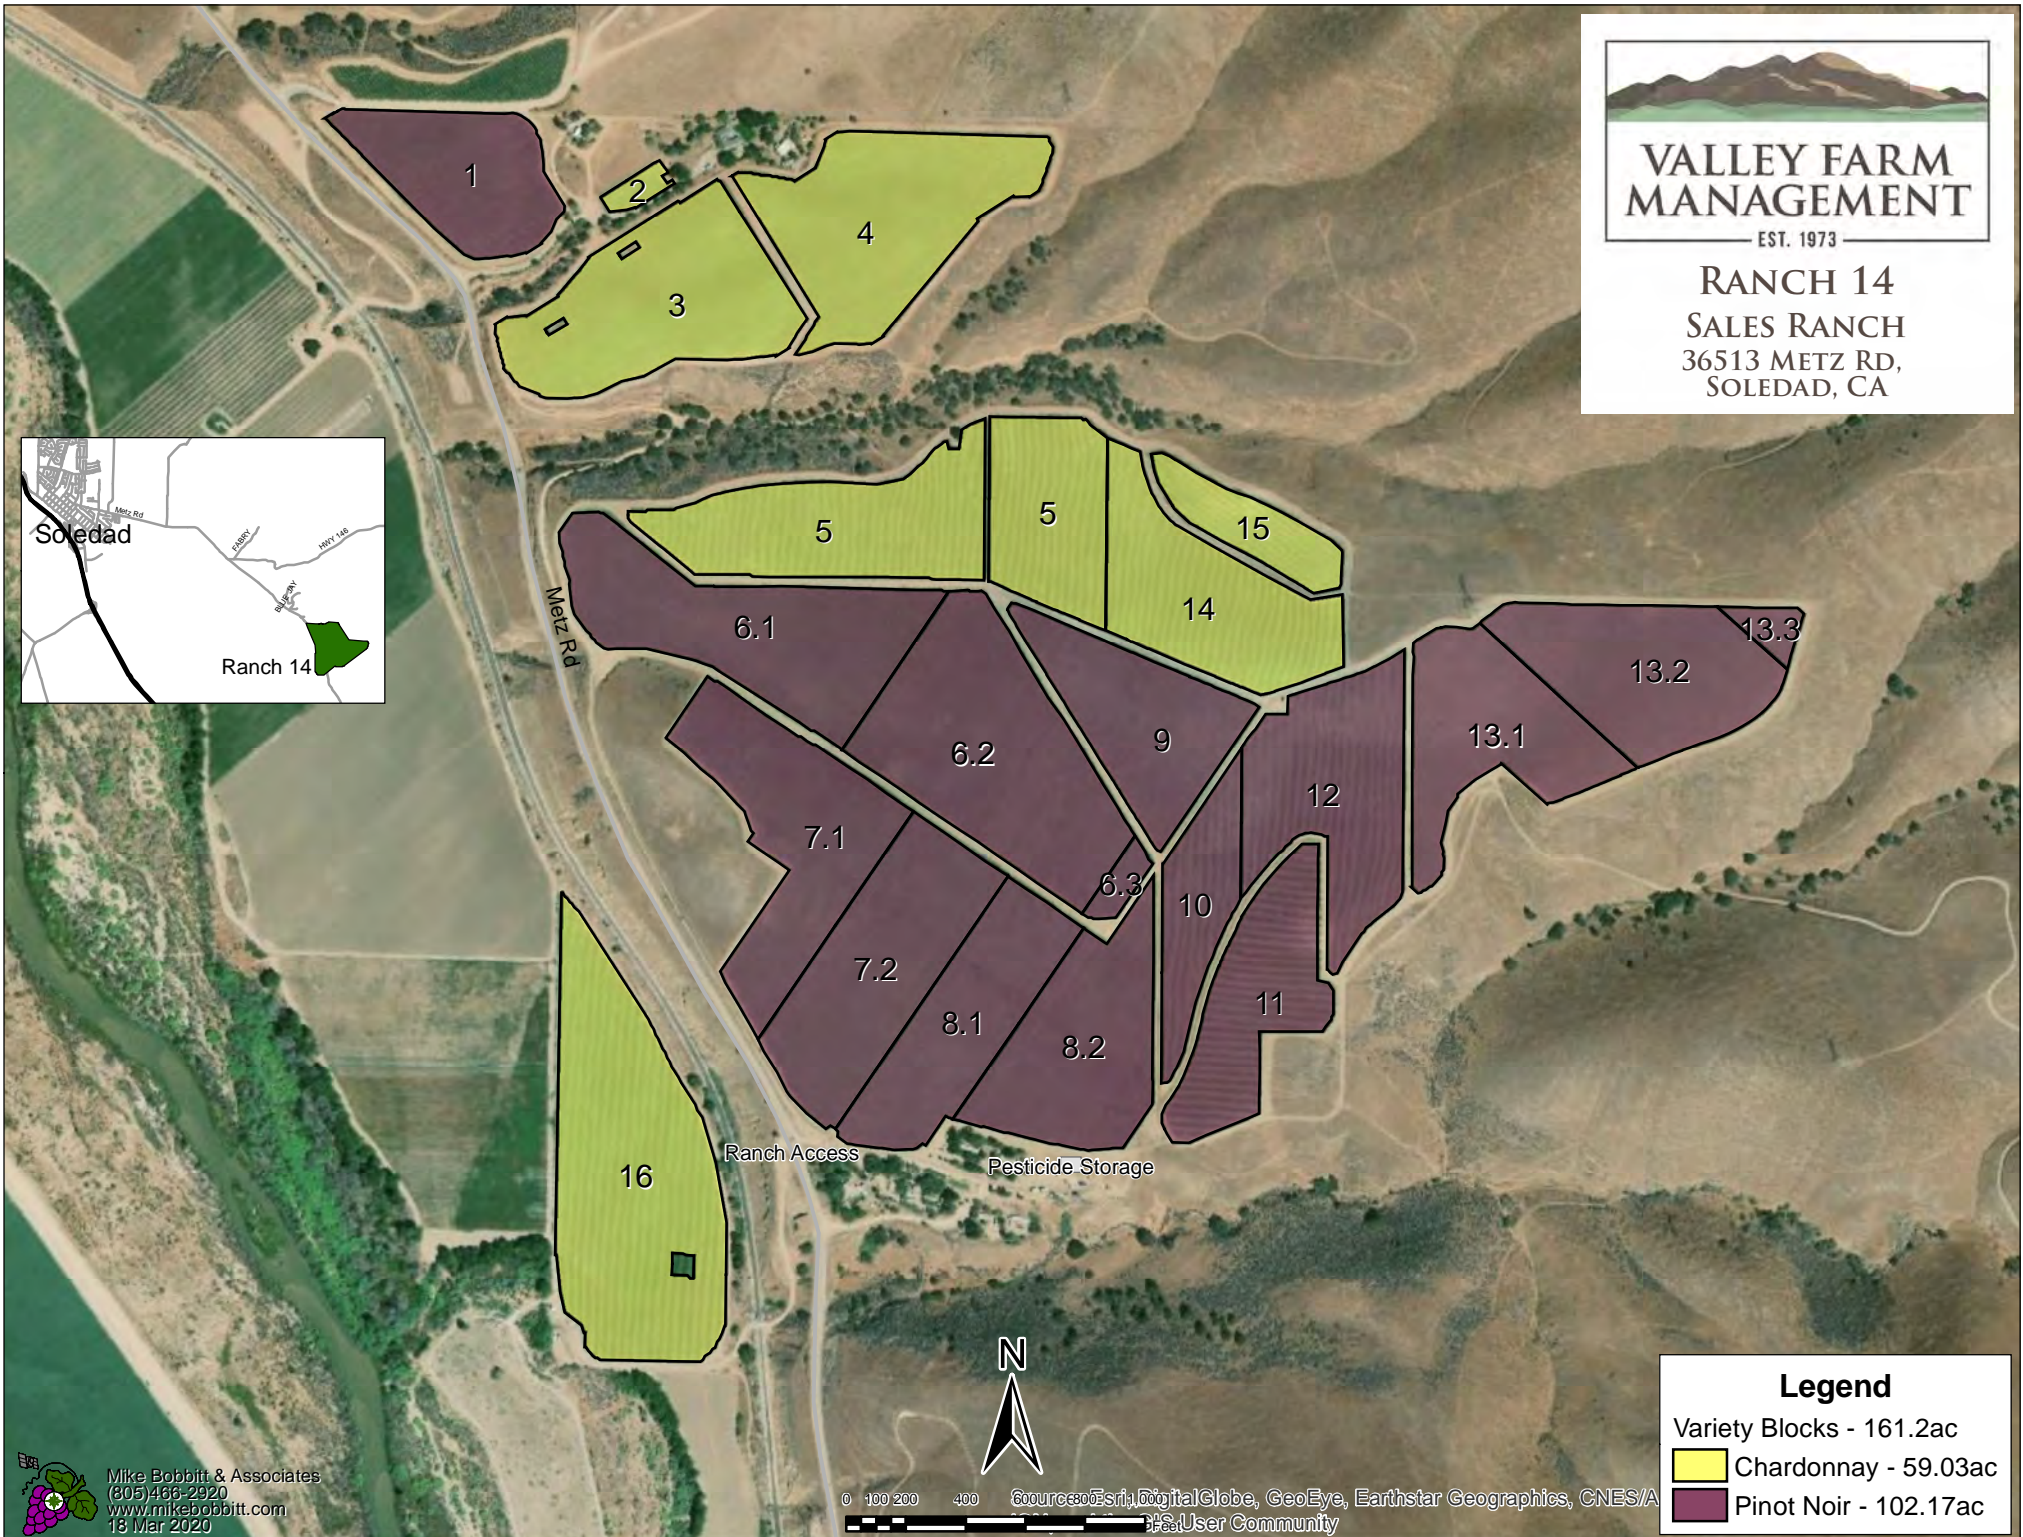

Mike Bobbitt & Associates
(805) 466-2920
www.mikebobbitt.com
13 Mar 2020

0 100 200 400
Sources: Esri, DigitalGlobe, GeoEye, Earthstar Geographics, CNES/Airbus, USDA, AeroGRID, IGN, SIA, User Community

Legend	
Variety Blocks - 161.2ac	
 Chardonnay - 59.03ac	
 Pinot Noir - 102.17ac	

Disclaimer: The information herein was compiled from multiple publicly available sources, is considered reliable and the most current available; it is, however, provided without warranty, either express or implied. No liability is assumed either directly or indirectly. Contact a licensed Land Surveyor for any questions regarding legal property boundaries