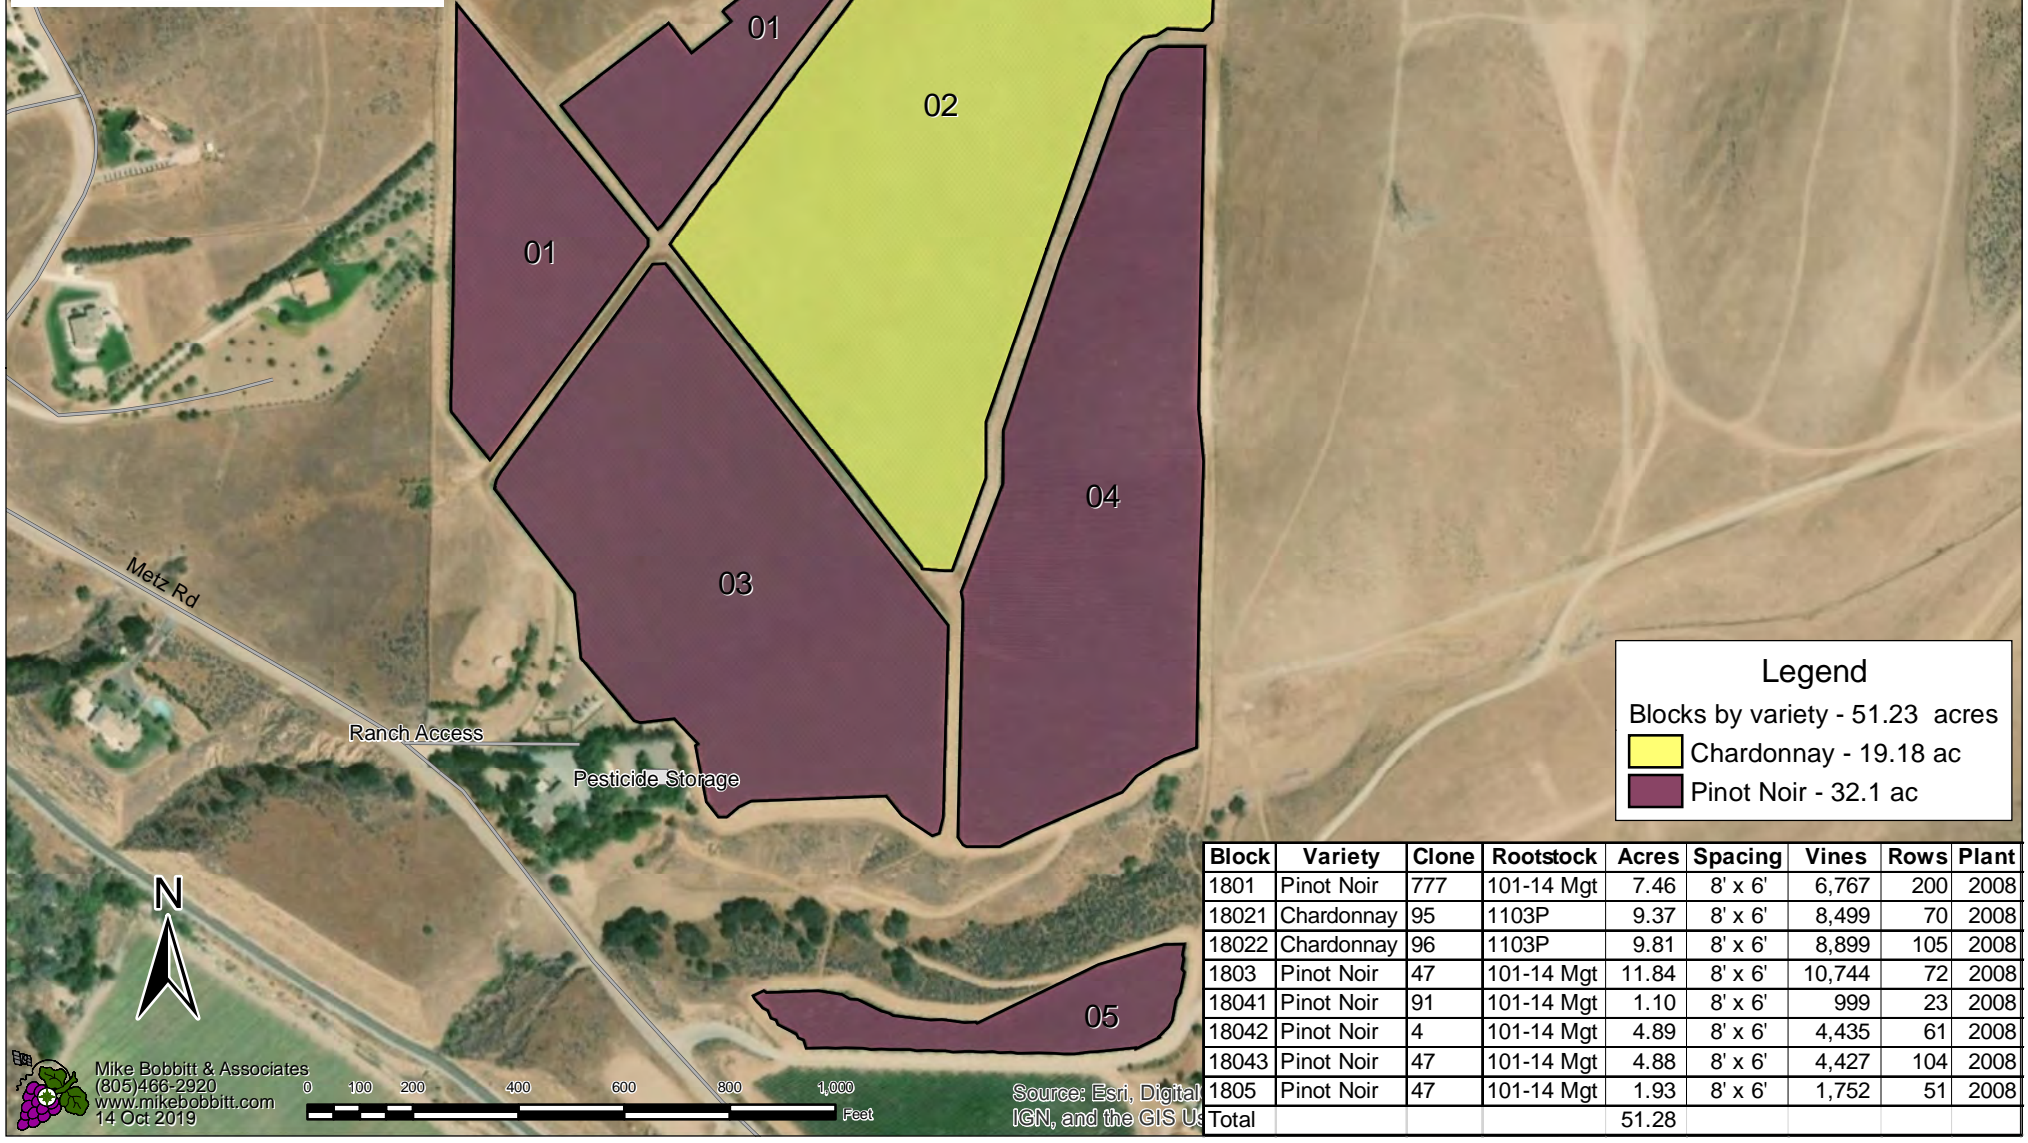

RANCH 18
RUBBO RANCH
 35905 METZ RD
 SOLEDAD, CA

Legend

Blocks by variety - 51.23 acres

- Chardonnay - 19.18 ac
- Pinot Noir - 32.1 ac

Block	Variety	Clone	Rootstock	Acres	Spacing	Vines	Rows	Plant
1801	Pinot Noir	777	101-14 Mgt	7.46	8' x 6'	6,767	200	2008
18021	Chardonnay	95	1103P	9.37	8' x 6'	8,499	70	2008
18022	Chardonnay	96	1103P	9.81	8' x 6'	8,899	105	2008
1803	Pinot Noir	47	101-14 Mgt	11.84	8' x 6'	10,744	72	2008
18041	Pinot Noir	91	101-14 Mgt	1.10	8' x 6'	999	23	2008
18042	Pinot Noir	4	101-14 Mgt	4.89	8' x 6'	4,435	61	2008
18043	Pinot Noir	47	101-14 Mgt	4.88	8' x 6'	4,427	104	2008
1805	Pinot Noir	47	101-14 Mgt	1.93	8' x 6'	1,752	51	2008
Total				51.28				