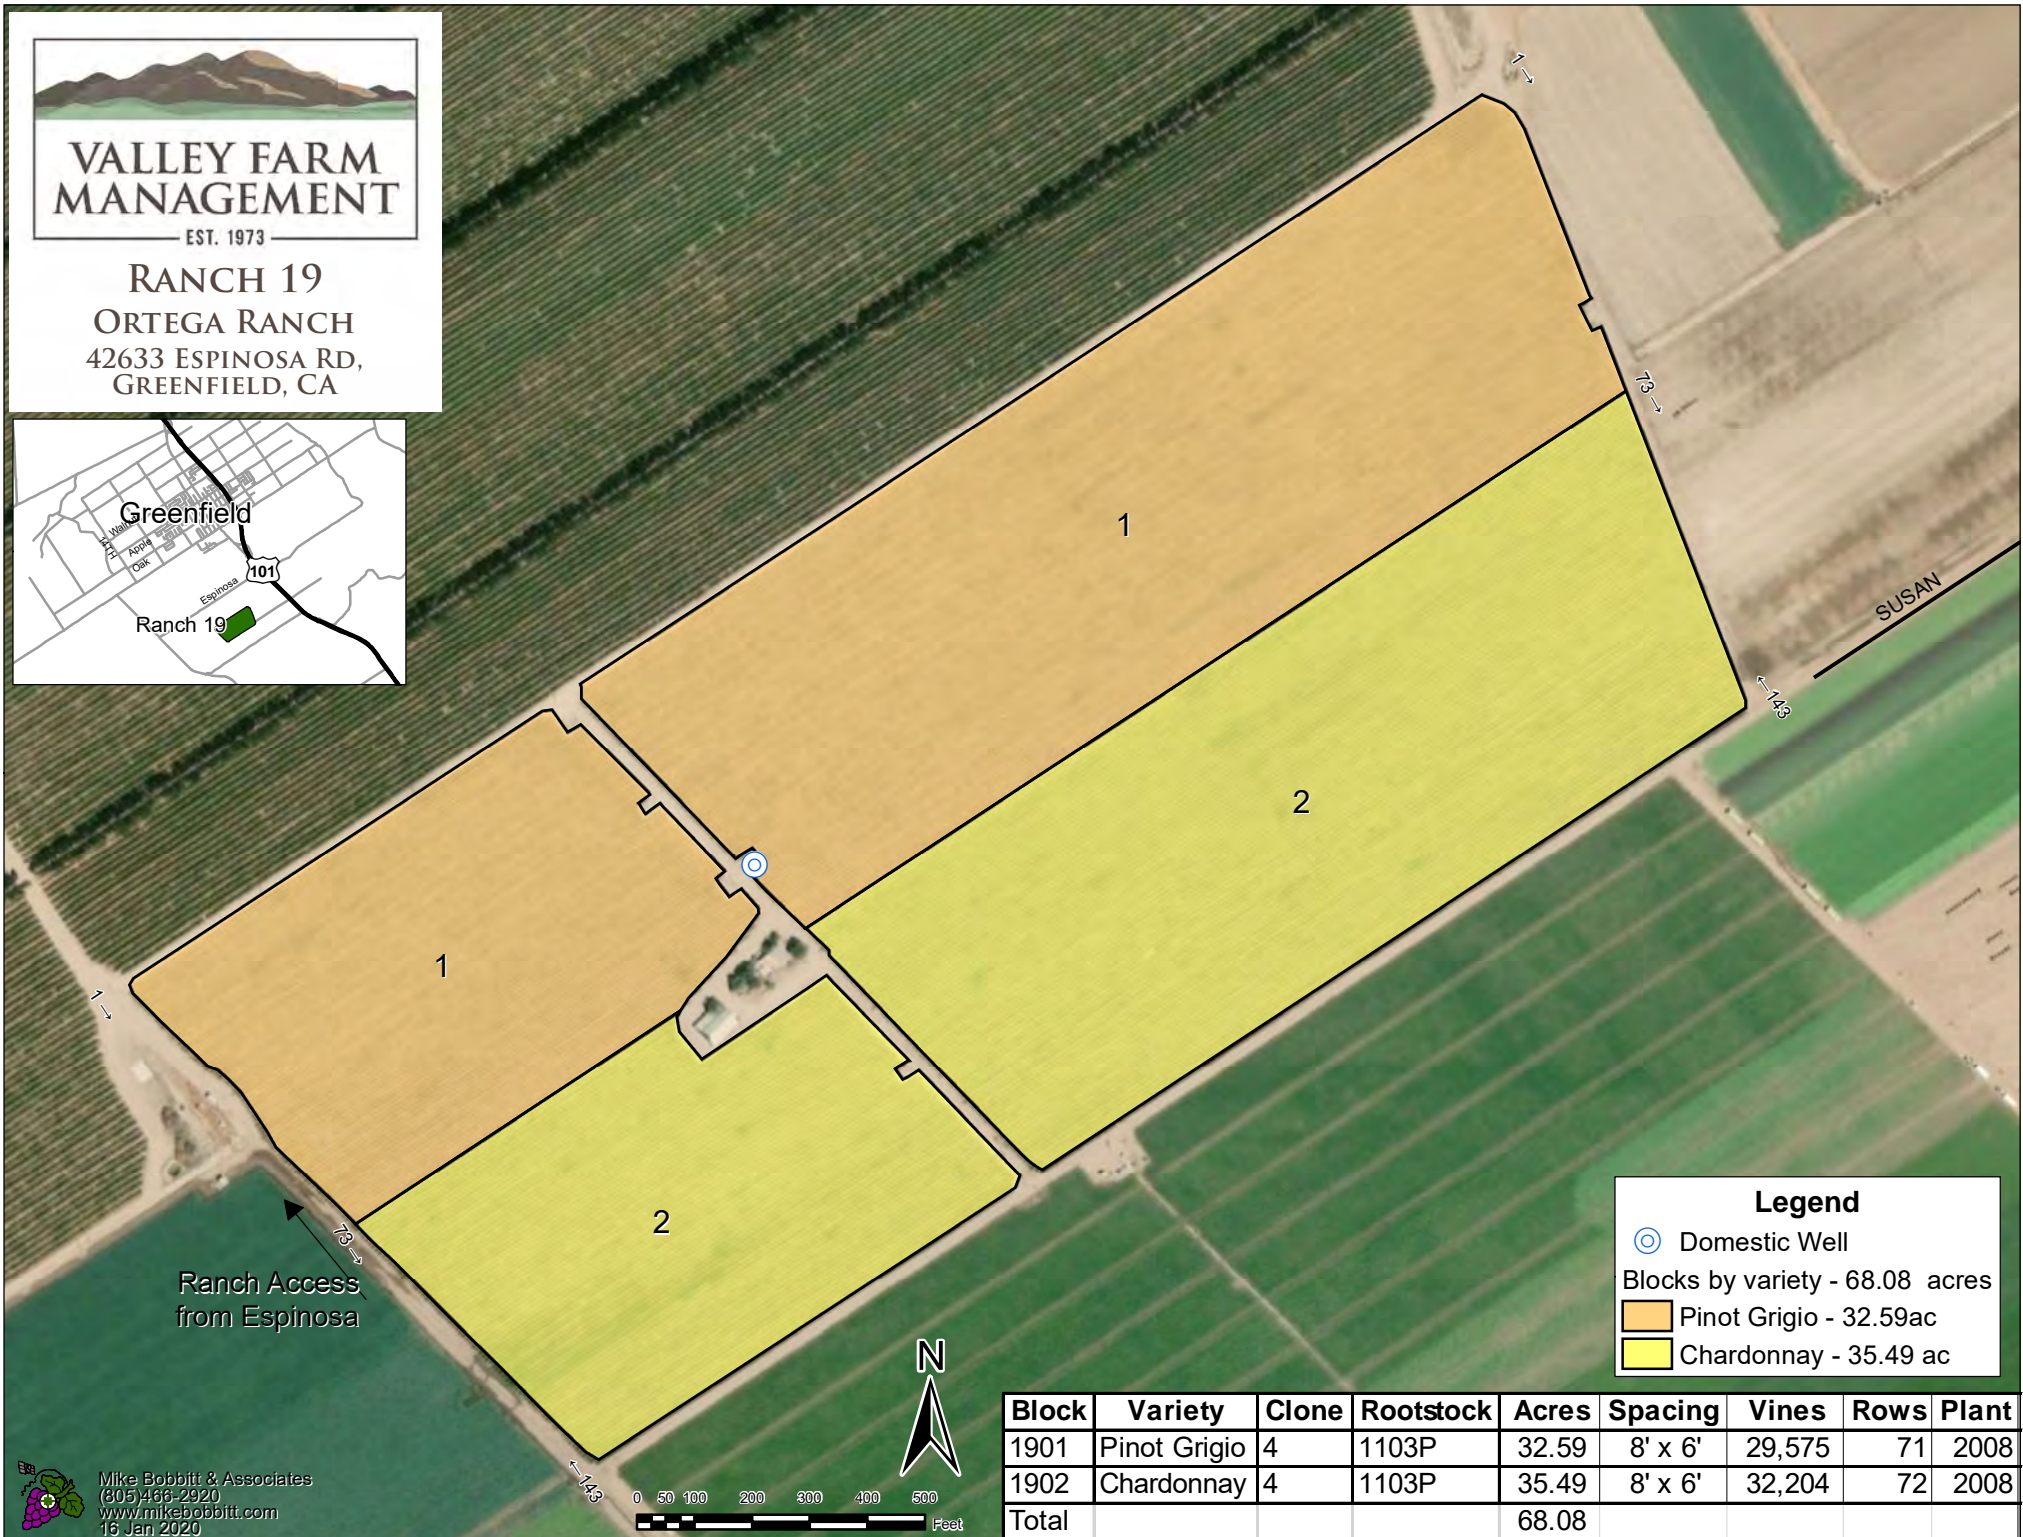

**VALLEY FARM  
MANAGEMENT**  
EST. 1973

**RANCH 19**  
**ORTEGA RANCH**  
42633 ESPINOSA RD,  
GREENFIELD, CA

Ranch Access  
from Espinosa

Legend	
	Domestic Well
Blocks by variety - 68.08 acres	
	Pinot Grigio - 32.59ac
	Chardonnay - 35.49 ac

Block	Variety	Clone	Rootstock	Acres	Spacing	Vines	Rows	Plant
1901	Pinot Grigio	4	1103P	32.59	8' x 6'	29,575	71	2008
1902	Chardonnay	4	1103P	35.49	8' x 6'	32,204	72	2008
Total				68.08				

Mike Bobbitt & Associates  
(805) 466-2920  
www.mikebobbitt.com  
16 Jan 2020