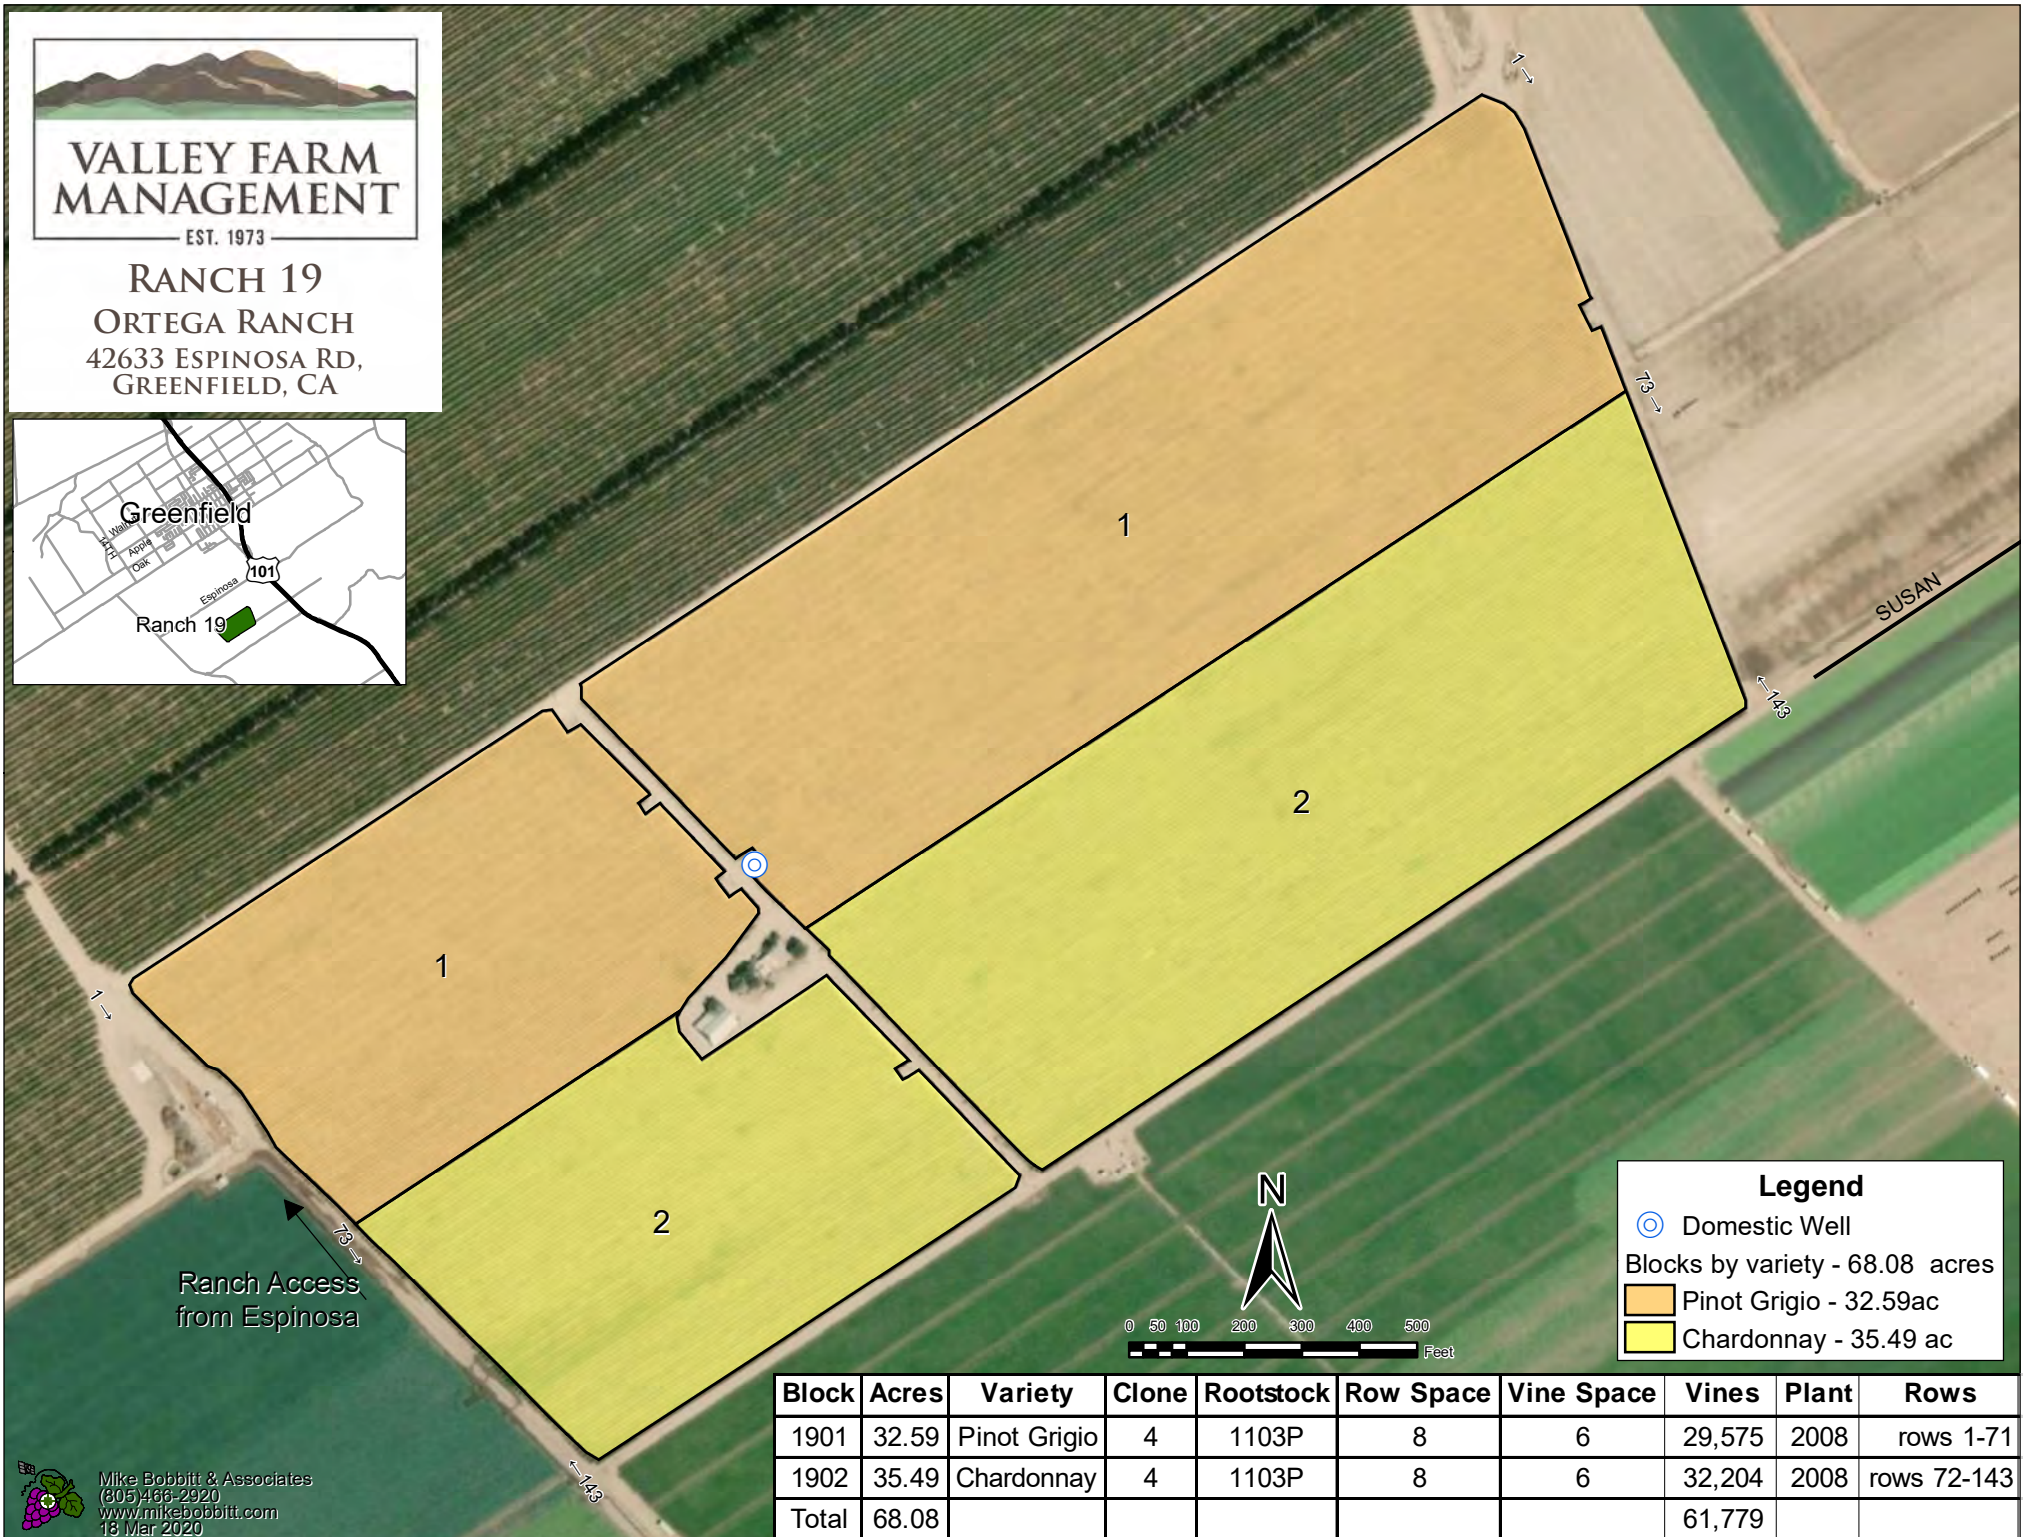

**RANCH 19**  
**ORTEGA RANCH**  
 42633 ESPINOSA RD,  
 GREENFIELD, CA

**Legend**

- Domestic Well
- Blocks by variety - 68.08 acres
  - Pinot Grigio - 32.59ac
  - Chardonnay - 35.49 ac

Block	Acres	Variety	Clone	Rootstock	Row Space	Vine Space	Vines	Plant	Rows
1901	32.59	Pinot Grigio	4	1103P	8	6	29,575	2008	rows 1-71
1902	35.49	Chardonnay	4	1103P	8	6	32,204	2008	rows 72-143
<b>Total</b>	<b>68.08</b>						<b>61,779</b>		