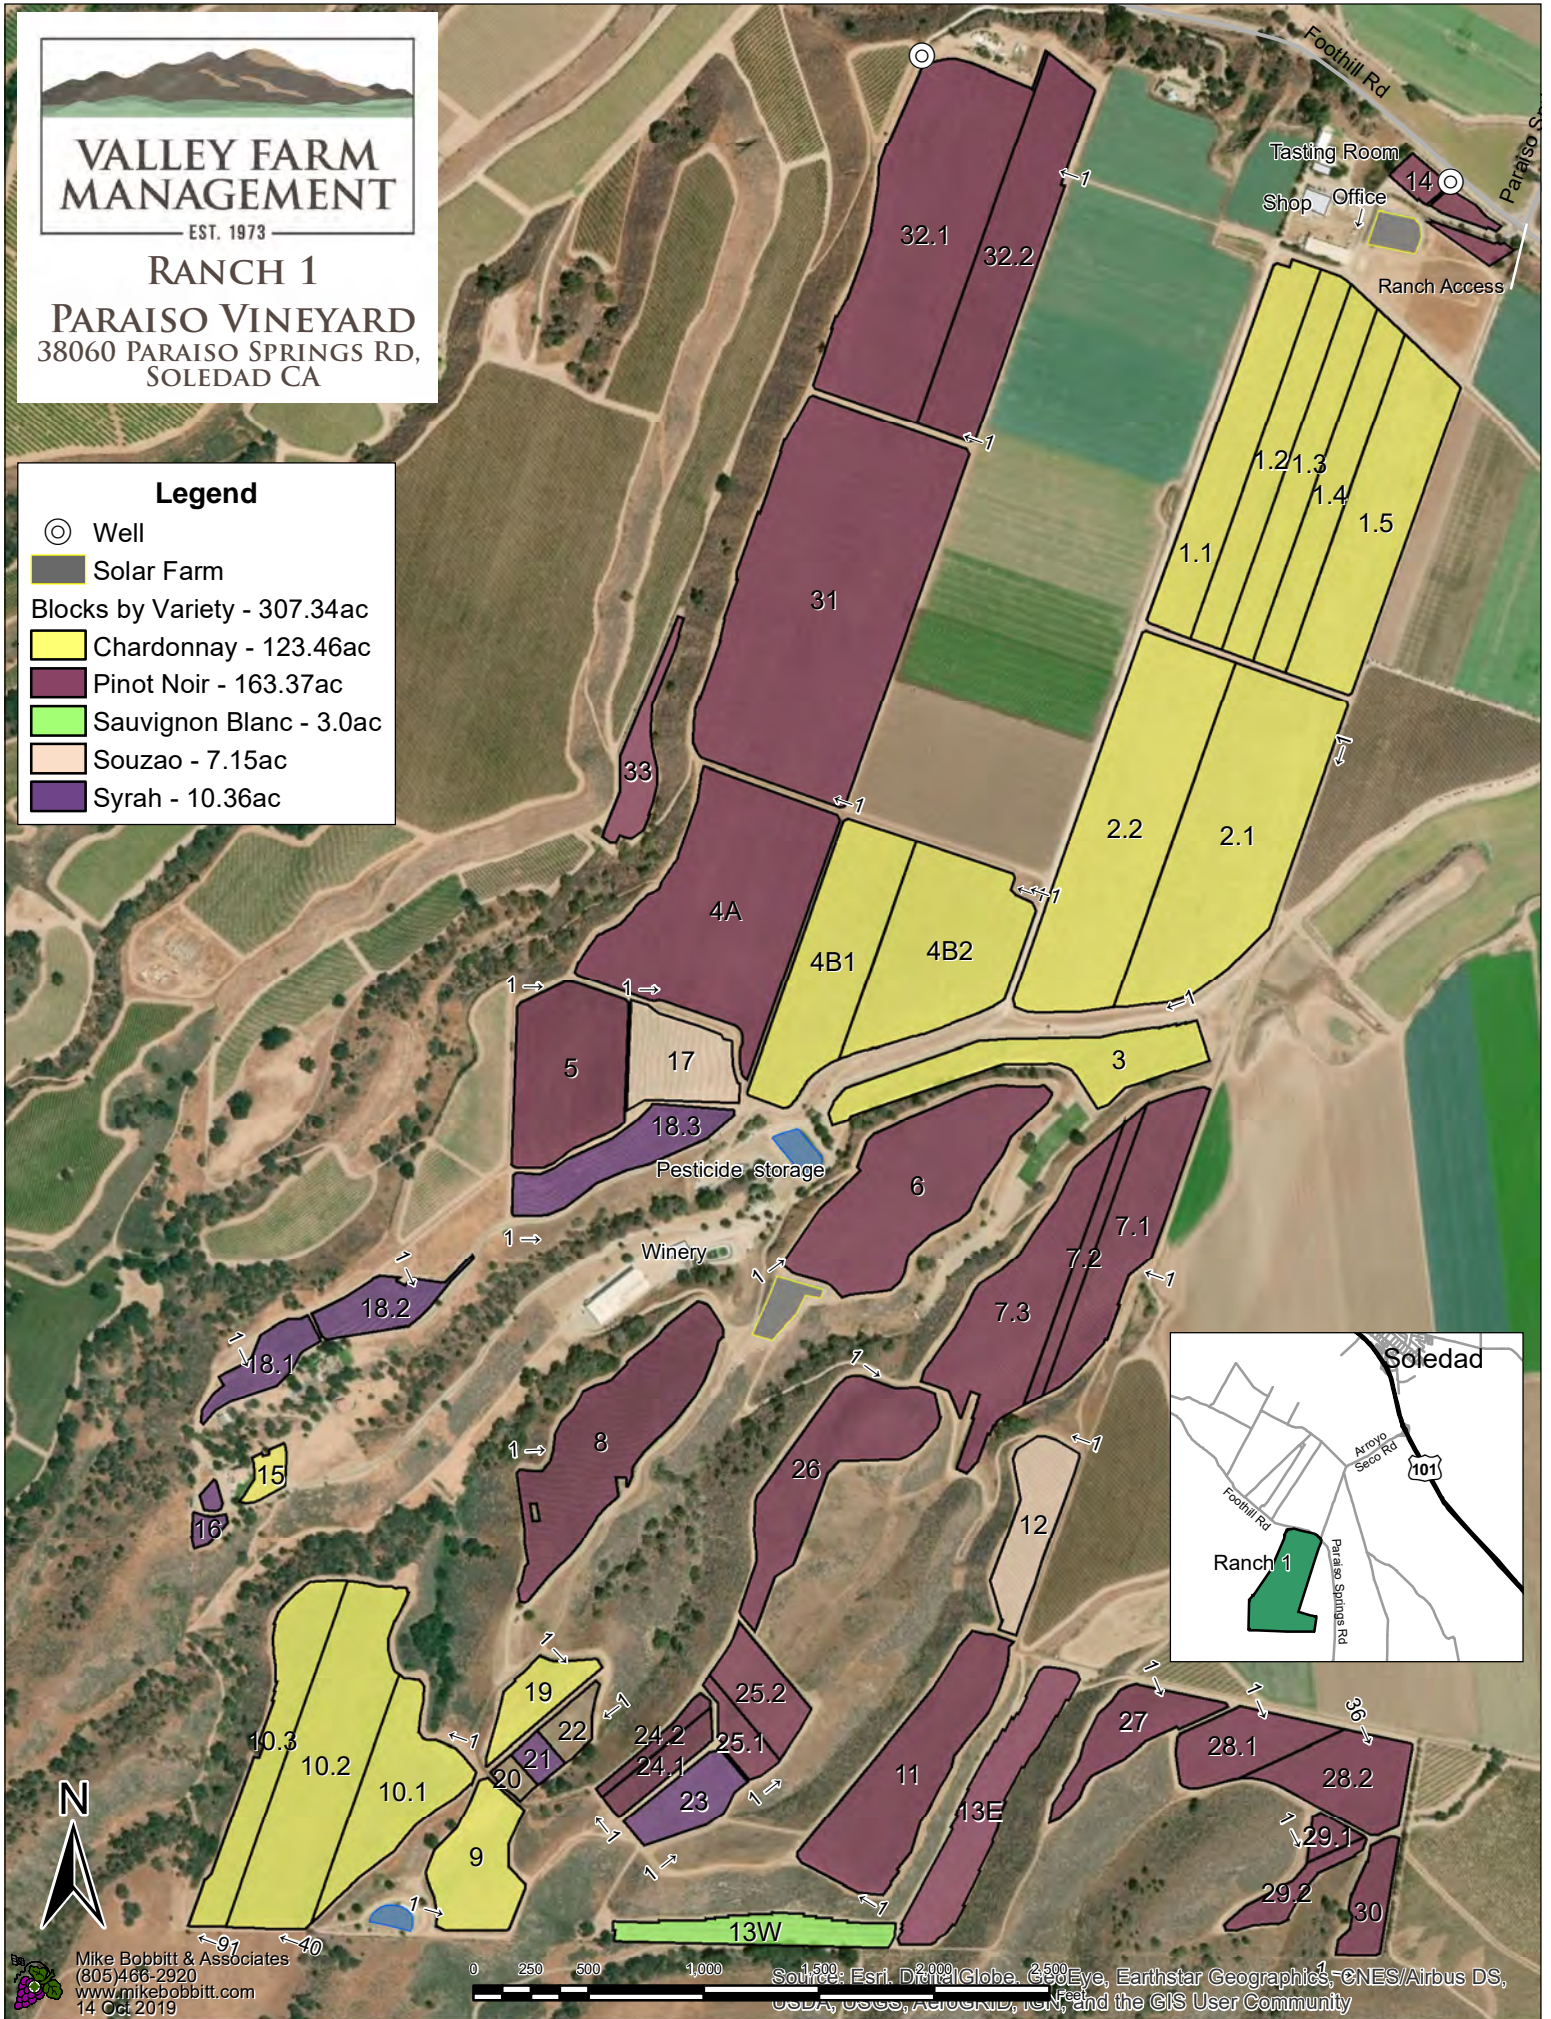

**VALLEY FARM
MANAGEMENT**

EST. 1973

RANCH 1

PARAISO VINEYARD
38060 PARAISO SPRINGS RD,
SOLEDAD CA

Legend

- Well
- Solar Farm
- Blocks by Variety - 307.34ac
 - Chardonnay - 123.46ac
 - Pinot Noir - 163.37ac
 - Sauvignon Blanc - 3.0ac
 - Souzao - 7.15ac
 - Syrah - 10.36ac