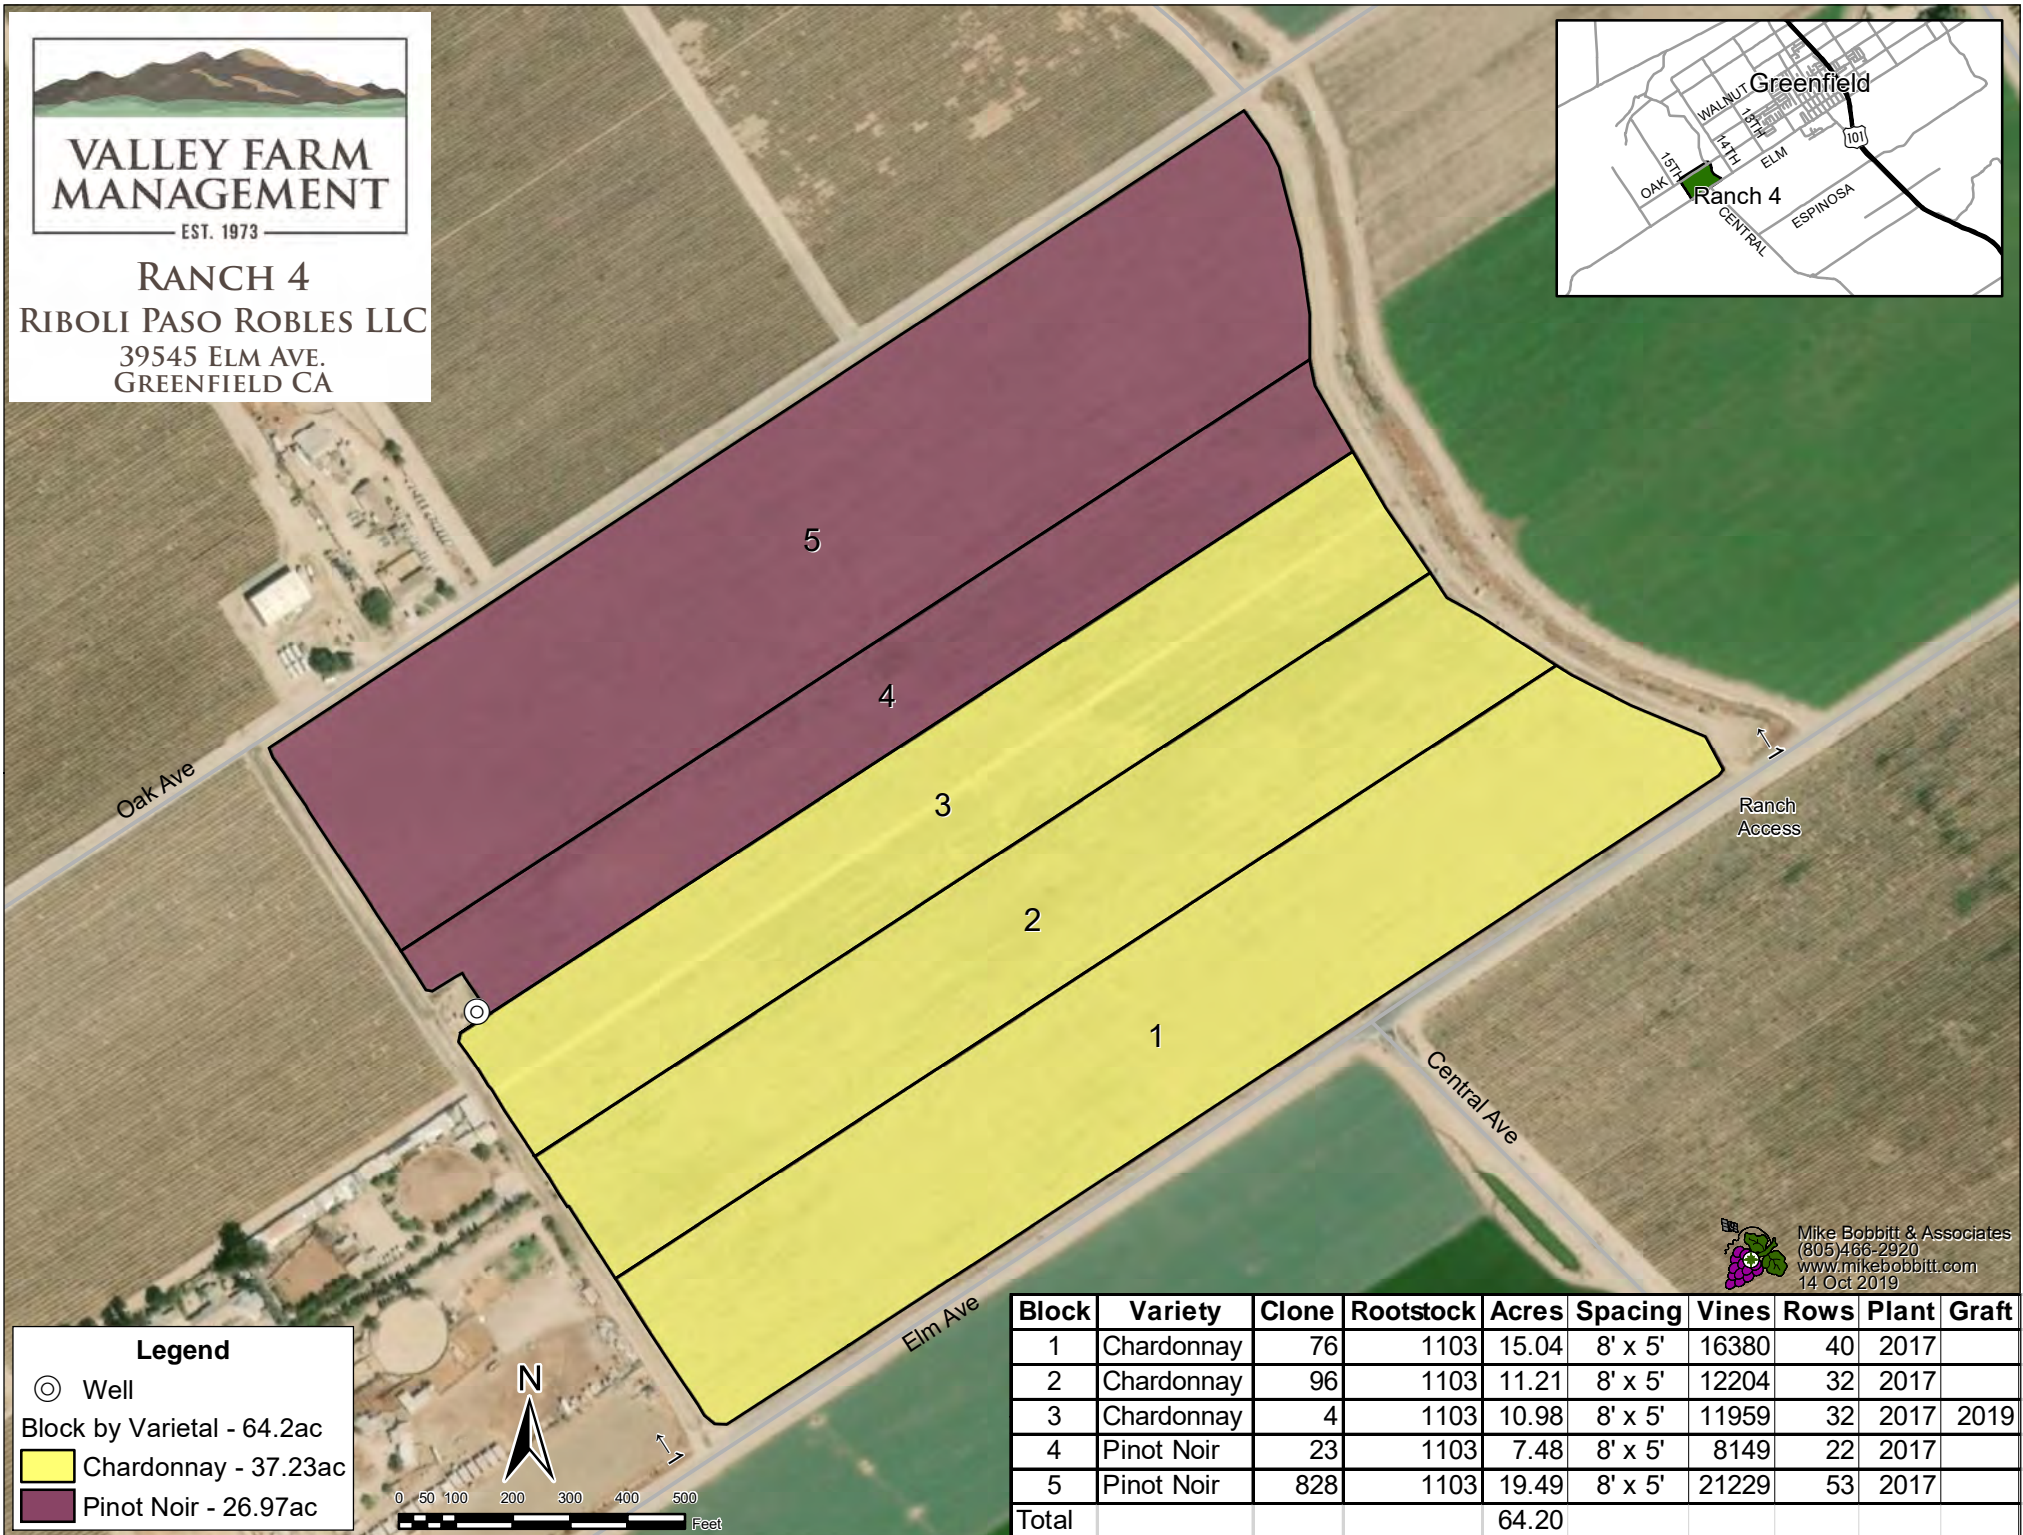

RANCH 4
RIBOLI PASO ROBLES LLC
 39545 ELM AVE.
 GREENFIELD CA

Legend	
⊙	Well
Block by Varietal - 64.2ac	
Yellow	Chardonnay - 37.23ac
Purple	Pinot Noir - 26.97ac

Block	Variety	Clone	Rootstock	Acres	Spacing	Vines	Rows	Plant	Graft
1	Chardonnay	76	1103	15.04	8' x 5'	16380	40	2017	
2	Chardonnay	96	1103	11.21	8' x 5'	12204	32	2017	
3	Chardonnay	4	1103	10.98	8' x 5'	11959	32	2017	2019
4	Pinot Noir	23	1103	7.48	8' x 5'	8149	22	2017	
5	Pinot Noir	828	1103	19.49	8' x 5'	21229	53	2017	
Total						64.20			