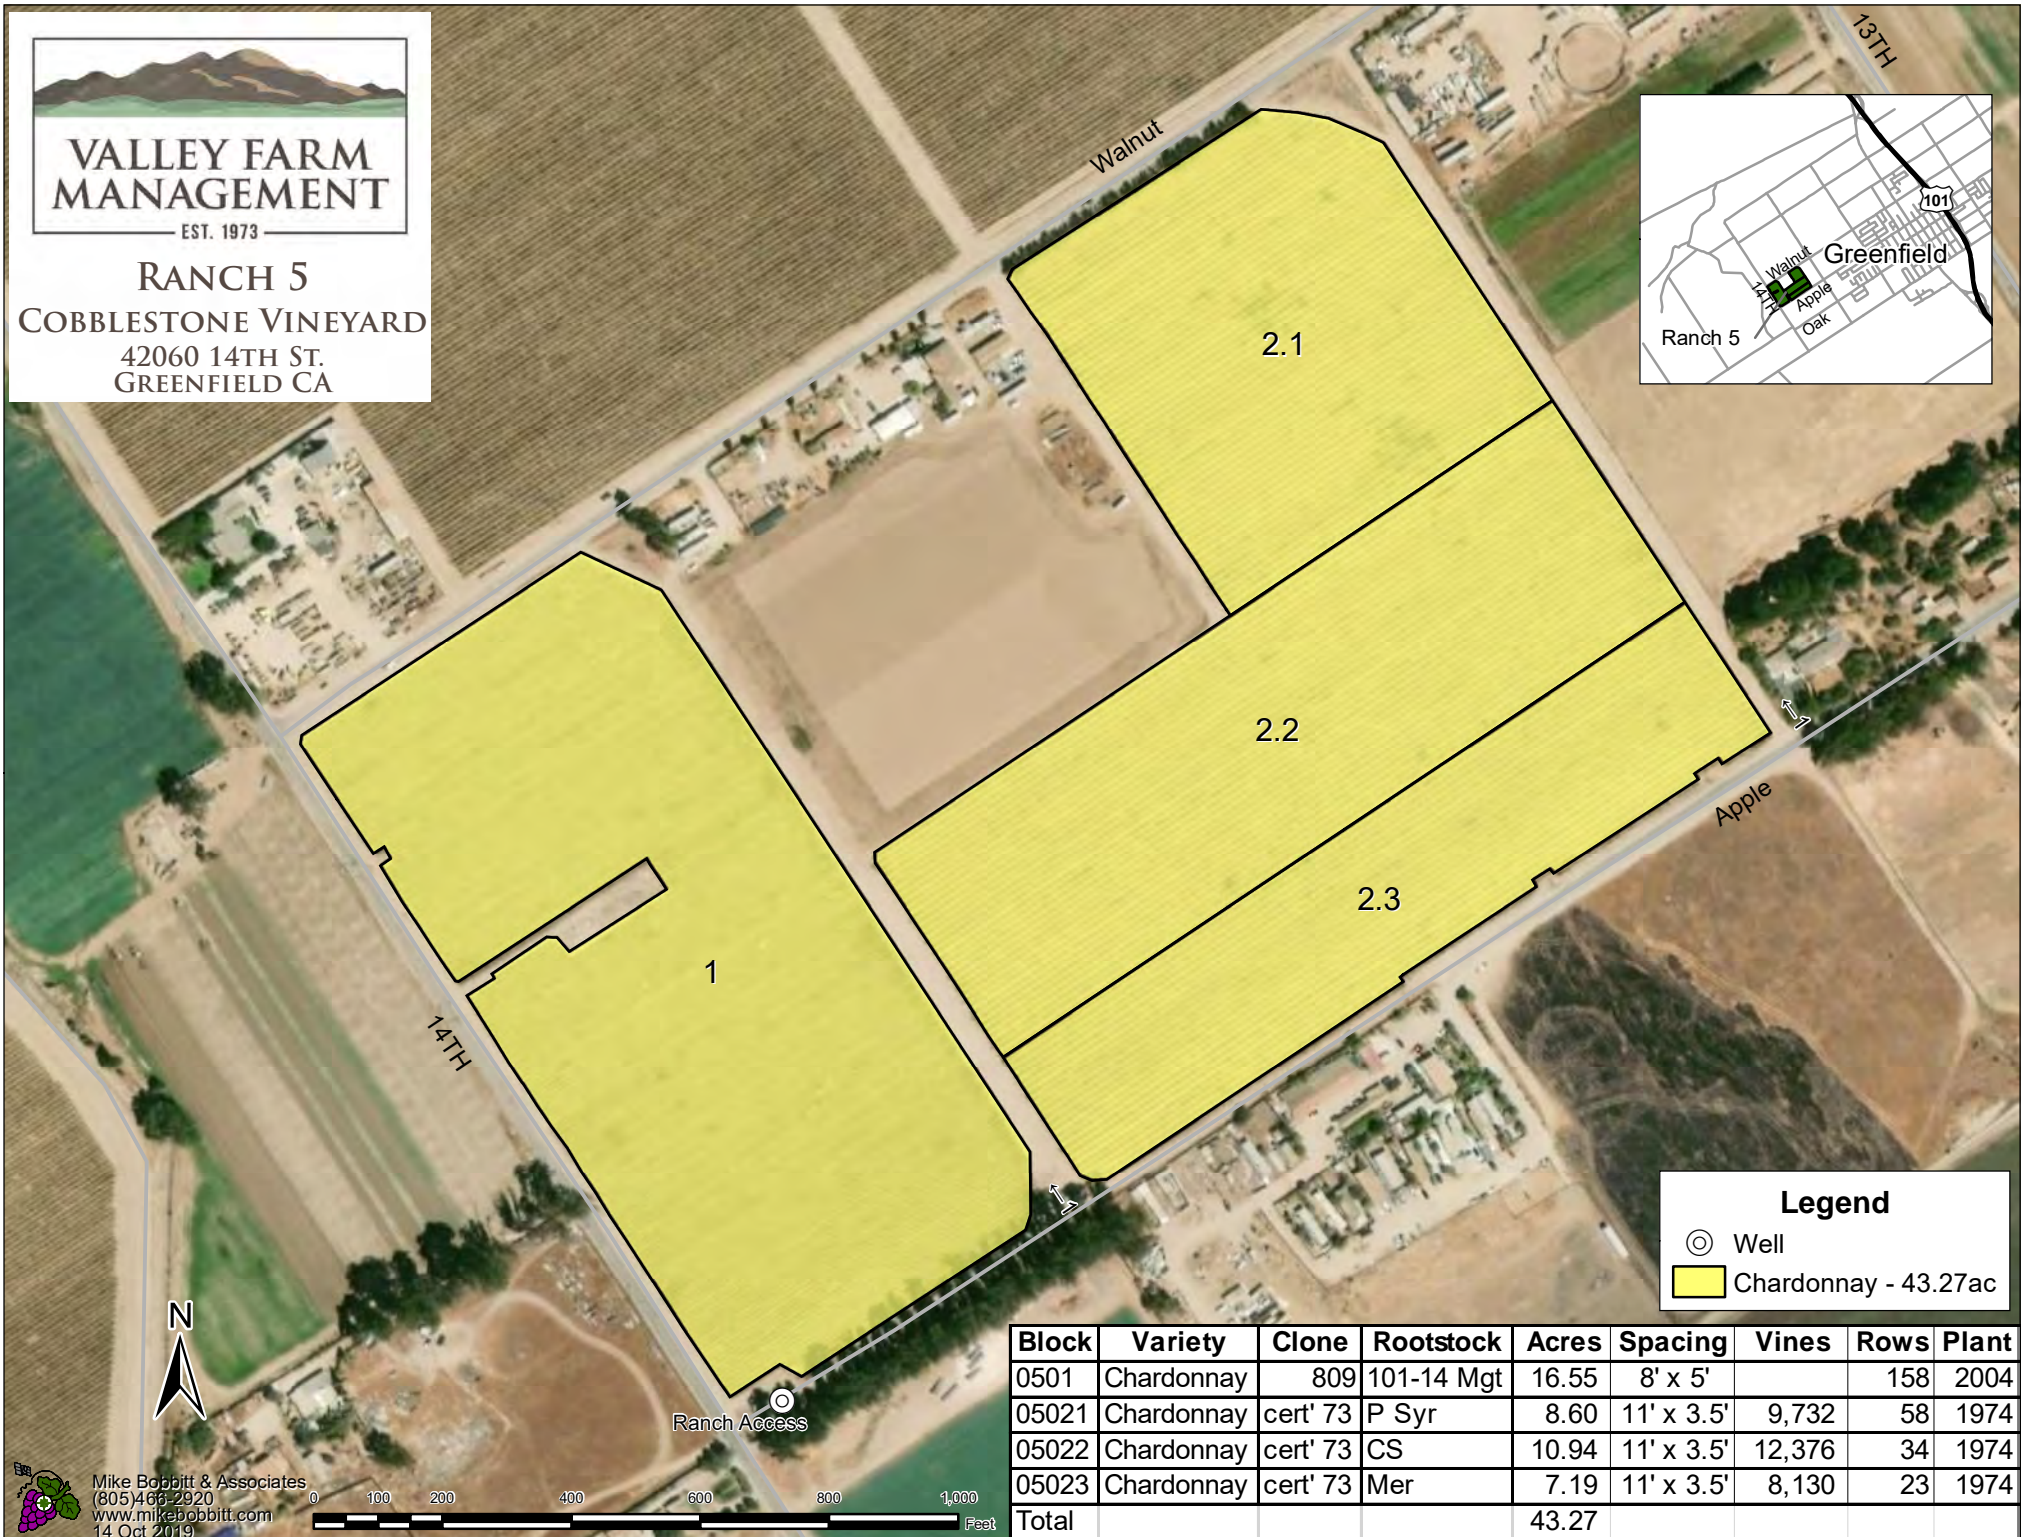

RANCH 5
COBBLESTONE VINEYARD
 42060 14TH ST.
 GREENFIELD CA

Legend

- ⊙ Well
- Chardonnay - 43.27ac

Block	Variety	Clone	Rootstock	Acres	Spacing	Vines	Rows	Plant
0501	Chardonnay	809	101-14 Mgt	16.55	8' x 5'		158	2004
05021	Chardonnay	cert' 73	P Syr	8.60	11' x 3.5'	9,732	58	1974
05022	Chardonnay	cert' 73	CS	10.94	11' x 3.5'	12,376	34	1974
05023	Chardonnay	cert' 73	Mer	7.19	11' x 3.5'	8,130	23	1974
Total				43.27				